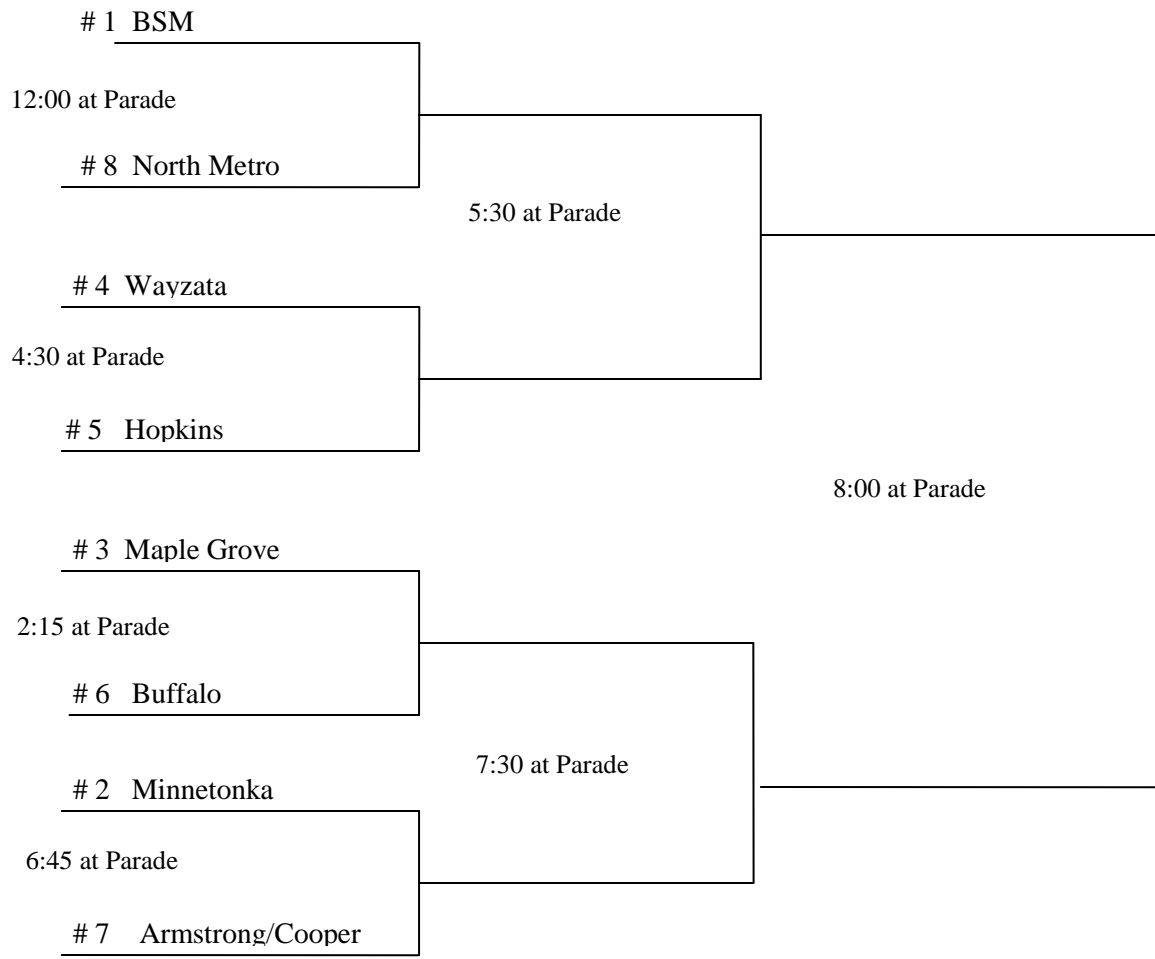

**2012 Section 6AA Girls' Hockey Tournament Bracket**

- 6AA Team Seeds:
1. Benilde-St. Margaret's
  2. Minnetonka
  3. Maple Grove
  4. Wayzata
  5. Hopkins
  6. Buffalo
  7. Armstrong/Cooper
  8. North Metro

**Section 6AA Champion**

High Seed= Home  
Home wears light

All Games except the first round are played at:

Parade Ice Garden  
600 Kenwood Pkwy  
Minneapolis, 55403

<b>Sat, Feb 11</b> <b>12:00, 2:15, 4:30, 6:45</b>	<b>Wed, Feb 15</b>	<b>Fri, Feb 17</b>
--	--------------------	--------------------